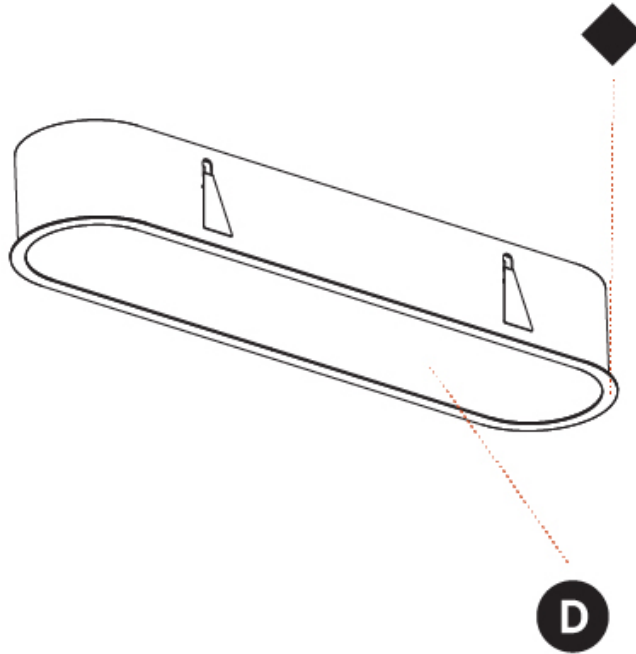

SMOOTHLINE RECESSED

A37756-

PROJECT _____

TYPE _____

SPECIFIER _____

QUANTITY _____

DATE _____

A