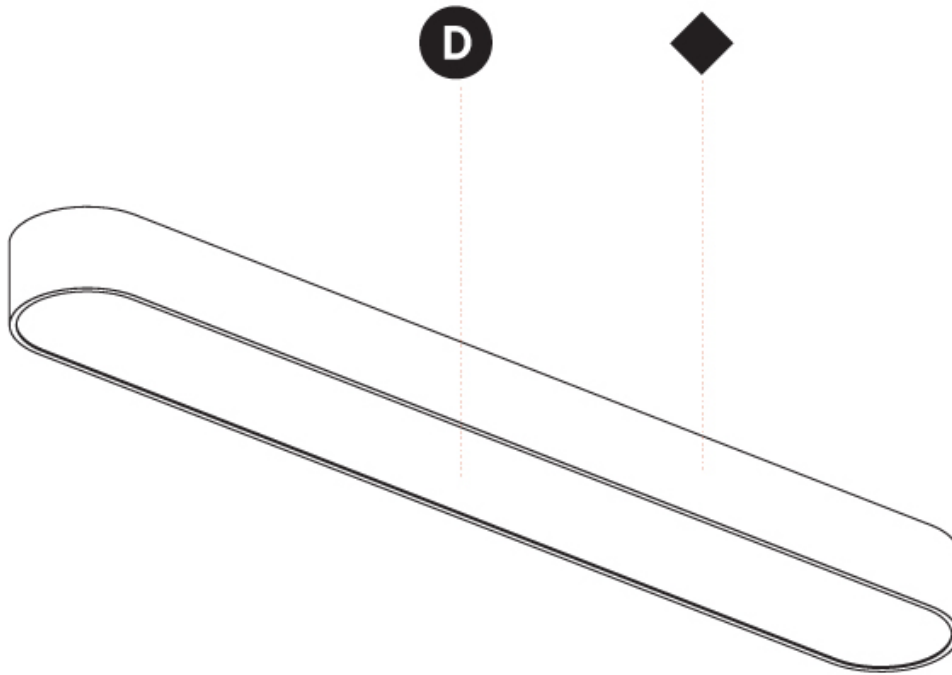

SMOOTHLINE SURFACE

A32972-

PROJECT

TYPE

SPECIFIER

QUANTITY

DATE

SMOOTHLINE TRIMLESS