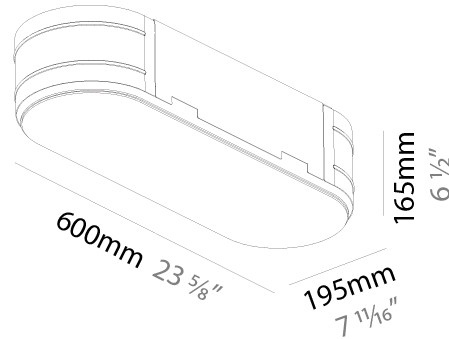

GENERAL

Series: Smoothy
Subseries: Smoothline
Brand: Prolicht
Division: Architectural
Mounting Type: Suspension
Mounting Location: Ceiling
Subcategory: Ambient

PHYSICAL

Shape: Oval
Length (mm): 930
Length (in): 36 5/8
Width (mm): 200
Width (in): 7 7/8
Height (mm): 120
Height (in): 4 3/4
Max. Overall Height (mm): 2120
Max. Overall Height (in): 82 1/2
Light Distribution: Direct
Weight (kg): 6.973
Weight (lbs): 15.34
Diffuser: PMMA - Opal or Micro-Prism
Fixture Finish: SSR / BKV / CWI / CRY / HAB / UFT / ITA / RUA / FTG / MYG / LOD / PUS / FRO / FUP / KIA / POP / BLS / SPG / MEY / GOH / GUM / CHC / COM / ABZ / JAG / OBR / MOS / ROR
Fixture Material: Extruded Aluminum / Steel
Cable Details: 2000mm / 78 3/4"

GENERAL

Series: Smoothy
 Subseries: Smoothline
 Brand: Prolicht
 Division: Architectural
 Mounting Type: Trimless
 Mounting Location: Ceiling
 Subcategory: Ambient

PHYSICAL

Shape: Oval
 Length (mm): 600
 Length (in): 23 5/8
 Width (mm): 195
 Width (in): 7 11/16
 Depth (mm): 165
 Depth (in): 6 1/2
 Ceiling Thickness (mm): 10 / 12.5 / 15 / 25 / 30
 Ceiling Thickness (in): 3/8 or 1/2 or 9/16 or 1 or 1 3/16
 Min. Recessing Depth (mm): 180
 Min. Recessing Depth (in): 7 1/16
 Light Distribution: Direct
 Weight (kg): 3.8
 Weight (lbs): 7.6
 Diffuser: PMMA - Opal
 Fixture Material: Extruded Aluminum / Steel
 Cut-out Measurements: 635mm / 25" x 230mm / 9 1/16"
 Upon Request: Unique Sizes Unique Ceiling Thickness Unique Mounting Depth Spot Inserts

RATINGS AND CERTIFICATIONS

Certified By: Certified for North American Standards
 IP rating: IP20

PROJECT
TYPE
SPECIFIER
QUANTITY
DATE

635mm x 230mm
25" x 9 1/16"

10 | 12 1/2 | 15 | 25 | 30mm
3/8" | 1/2" | 9/16" | 1" | 3/16"