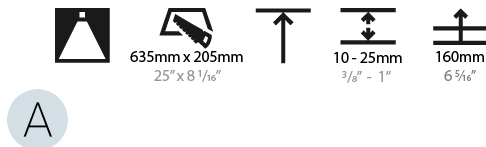

GENERAL

Series: Smoothy
Subseries: Smoothline
Brand: Prolicht
Division: Architectural
Mounting Type: Recessed
Mounting Location: Ceiling
Subcategory: Ambient

PHYSICAL

Shape: Oval
Length (mm): 652
Length (in): 25 ¹¹/₁₆"
Width (mm): 222
Width (in): 8 ³/₄"
Depth (mm): 150
Depth (in): 5 ⁷/₈"
Ceiling Thickness (mm): 10 / 12.5 / 15 / 25
Ceiling Thickness (in): 3/8 or 1/2 or 9/16 or 1
Min. Recessing Depth (mm): 160
Min. Recessing Depth (in): 6 ⁵/₁₆"
Light Distribution: Direct
Weight (kg): 4.033
Weight (lbs): 8.87
Diffuser: PMMA - Opal or Micro-Prism
Fixture Finish: SSR / BKV / CWI / CRY / HAB / UFT / ITA / RUA / FTG / MYG / LOD / PUS / FRO / FUP / KIA / POP / BLS / SPG / MEY / GOH / GUM / CHC / COM / ABZ / JAG / OBR / MOS / ROR
Fixture Material: Extruded Aluminum / Steel
Cut-out Measurements: 635mm / 25" x 205mm / 8 1/16"

ELECTRICAL

Lamp Type: LED (Zhaga Standard)
Input Wattage (W): 21
Total Output Wattage (W): 18
Dimming: Tri-Mode (Non-Dimming and Phase Dimming (120Vac only) and 0-10V Dimming)
Driver Included: Yes
Driver Location: Integrated
Driver Type: Constant Current - Universal
Driver Class: Class 2
Input Voltage (V): 120 - 277
Constant Current (MA): 500

LED

Color Temperature (°K): 3000 / 3500 / 4000
Max. Delivered Lumen (lm): 1430 / 1539 / 1570
CRI: >80 CRI
Lamp Life (hrs): 50000

OPTICAL

RATINGS AND CERTIFICATIONS

Certified By: Certified for North American Standards
IP rating: IP20

PROJECT
TYPE
SPECIFIER
QUANTITY
DATE