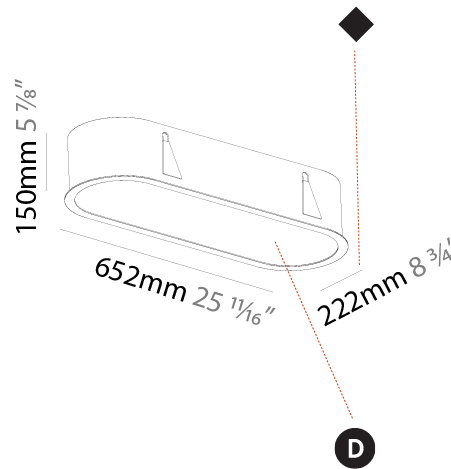

GENERAL

Series: Smoothy
Subseries: Smoothline
Brand: Prolicht
Division: Architectural
Mounting Type: Recessed
Mounting Location: Ceiling
Subcategory: Ambient

PHYSICAL

Shape: Oval
Length (mm): 652
Length (in): 25 ¹¹/₁₆"
Width (mm): 222
Width (in): 8 ³/₄"
Depth (mm): 150
Depth (in): 5 ⁷/₈"
Ceiling Thickness (mm): 10 / 12.5 / 15 / 25
Ceiling Thickness (in): 3/8 or 1/2 or 9/16 or 1
Min. Recessing Depth (mm): 160
Min. Recessing Depth (in): 6 ⁵/₁₆"
Light Distribution: Direct
Weight (kg): 4.033
Weight (lbs): 8.87
Diffuser: PMMA - Opal or Micro-Prism
Fixture Finish: SSR / BKV / CWI / CRY / HAB / UFT / ITA / RUA / FTG / MYG / LOD / PUS / FRO / FUP / KIA / POP / BLS / SPG / MEY / GOH / GUM / CHC / COM / ABZ / JAG / OBR / MOS / ROR
Fixture Material: Extruded Aluminum / Steel
Cut-out Measurements: 635mm / 25" x 205mm / 8 1/16"

ELECTRICAL

Lamp Type: LED (Zhaga Standard)
Input Wattage (W): 21
Total Output Wattage (W): 18
Dimming: Tri-Mode (Non-Dimming and Phase Dimming (120Vac only) and 0-10V Dimming)
Driver Included: Yes
Driver Location: Integrated
Driver Type: Constant Current - Universal
Driver Class: Class 2
Input Voltage (V): 120 - 277
Constant Current (MA): 500

LED

Color Temperature (°K): 3000 / 3500 / 4000
Max. Delivered Lumen (lm): 1430 / 1539 / 1570
CRI: >80 CRI
Lamp Life (hrs): 50000

OPTICAL

RATINGS AND CERTIFICATIONS

Certified By: Certified for North American Standards
IP rating: IP20

PROJECT
TYPE
SPECIFIER
QUANTITY
DATE