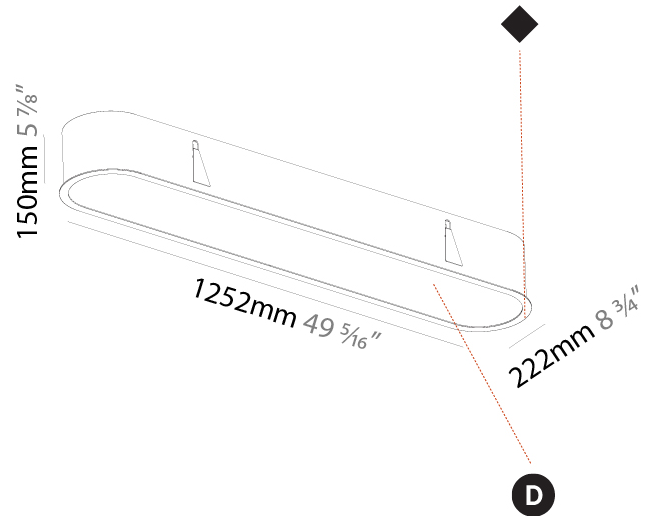

GENERAL

Series: Smoothy
Subseries: Smoothline
Brand: Prolicht
Division: Architectural
Mounting Type: Recessed
Mounting Location: Ceiling
Subcategory: Ambient

PHYSICAL

Shape: Oval
Length (mm): 1252
Length (in): 49 5/16
Width (mm): 222
Width (in): 8 3/4
Depth (mm): 150
Depth (in): 5 7/8
Ceiling Thickness (mm): 10 / 12.5 / 15 / 25
Ceiling Thickness (in): 3/8 or 1/2 or 9/16 or 1
Min. Recessing Depth (mm): 160
Min. Recessing Depth (in): 6 5/16
Light Distribution: Direct
Weight (kg): 7.634
Weight (lbs): 16.80
Diffuser: PMMA - Opal or Micro-Prism
Fixture Finish: SSR / BKV / CWI / CRY / HAB / UFT / ITA / RUA / FTG / MYG / LOD / PUS / FRO / FUP / KIA / POP / BLS / SPG / MEY / GOH / GUM / CHC / COM / ABZ / JAG / OBR / MOS / ROR
Fixture Material: Extruded Aluminum / Steel
Cut-out Measurements: 1235mm / 48 5/8" x 205mm / 8 1/16"

ELECTRICAL

Lamp Type: LED (Zhaga Standard)
Input Wattage (W): 41.8
Total Output Wattage (W): 36
Dimming: Tri-Mode (Non-Dimming and Phase Dimming (120Vac only) and 0-10V Dimming)
Driver Included: Yes
Driver Location: Integrated
Driver Type: Constant Current - Universal
Driver Class: Class 2
Input Voltage (V): 120 - 277
Constant Current (MA): 500

LED

Color Temperature (°K): 3000 / 3500 / 4000
Max. Delivered Lumen (lm): 2860 / 3077 / 3140
CRI: >80 CRI
Lamp Life (hrs): 50000

OPTICAL

RATINGS AND CERTIFICATIONS

Certified By: Certified for North American Standards
IP rating: IP20